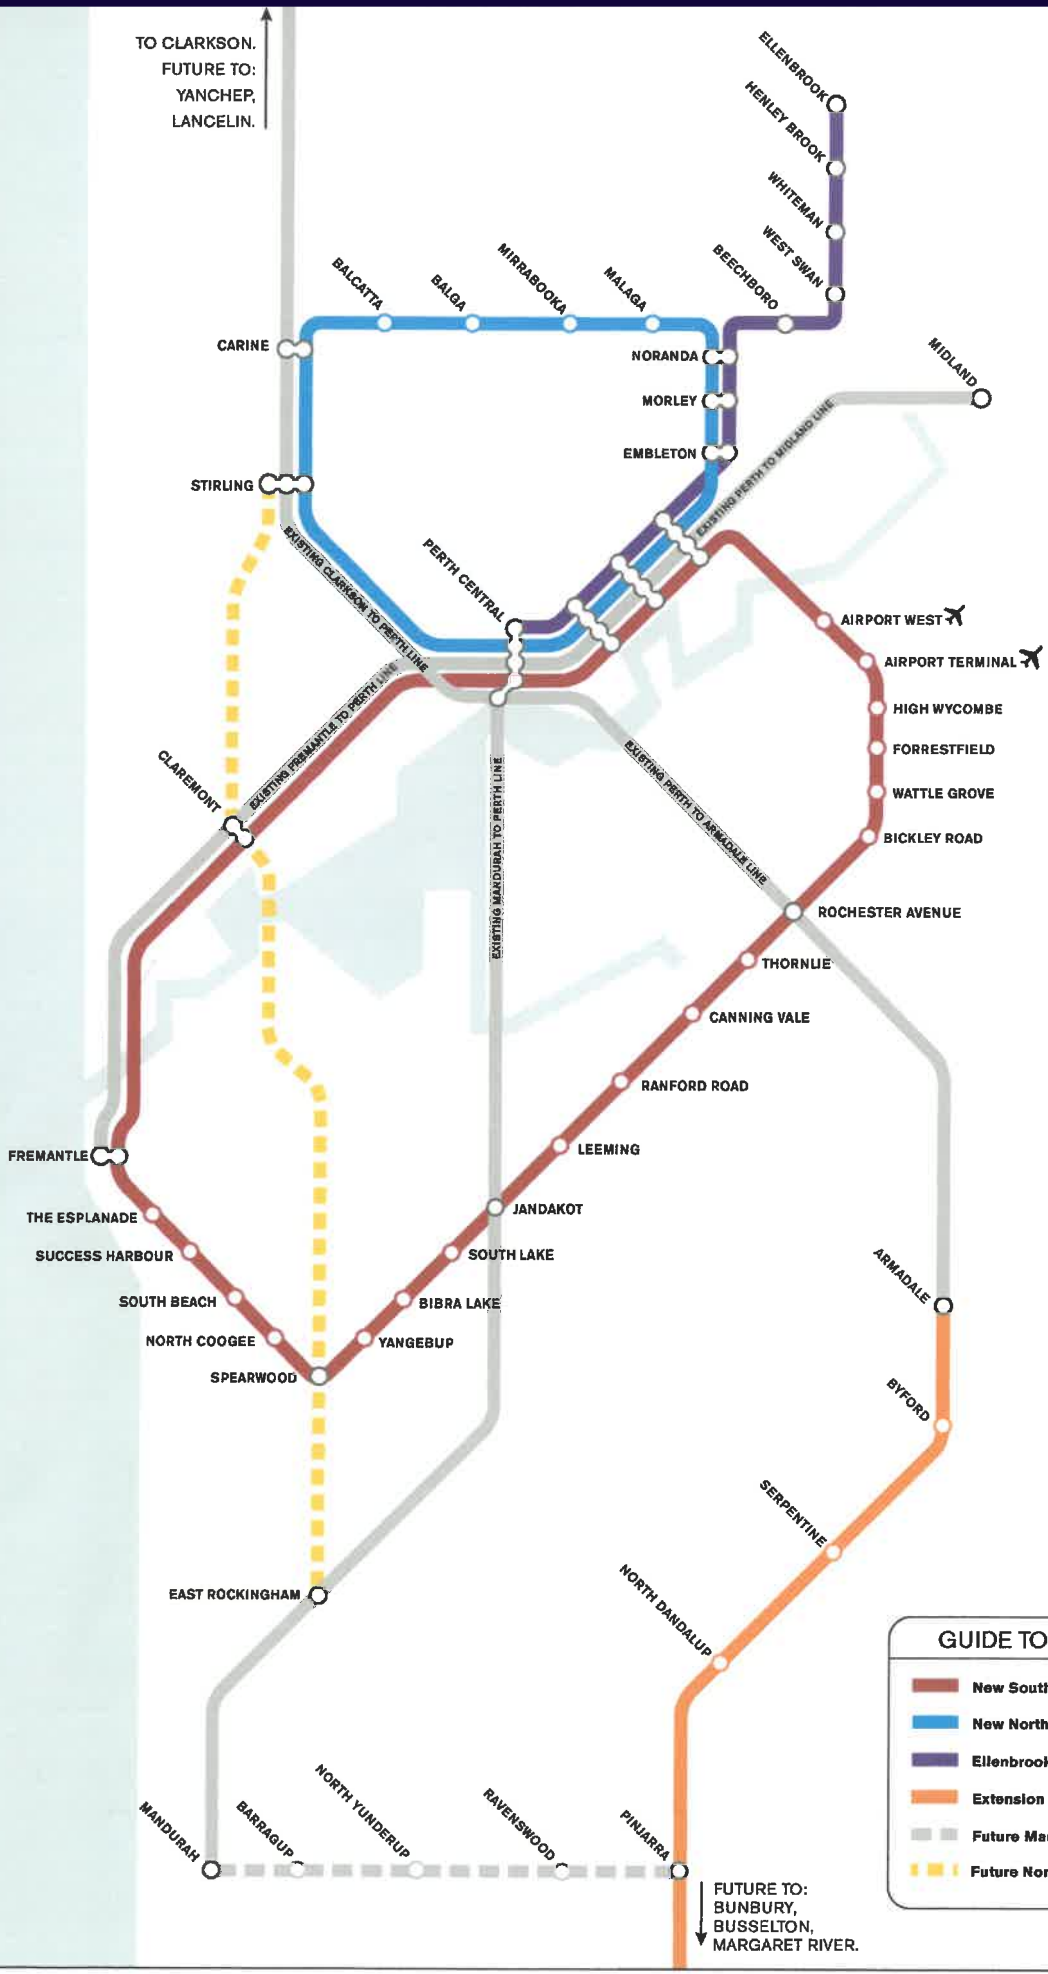

TO CLARKSON.
FUTURE TO:
YANCHEP,
LANCELIN.

GUIDE TO NEW LINES

- New Southern Circuit.
- New Northern Circuit.
- Ellenbrook Line.
- Extension to Armadale Line.
- Future Mandurah/Pinjarra Line.
- - - Future North/South Line.

FUTURE TO:
BUNBURY,
BUSSELTON,
MARGARET RIVER.